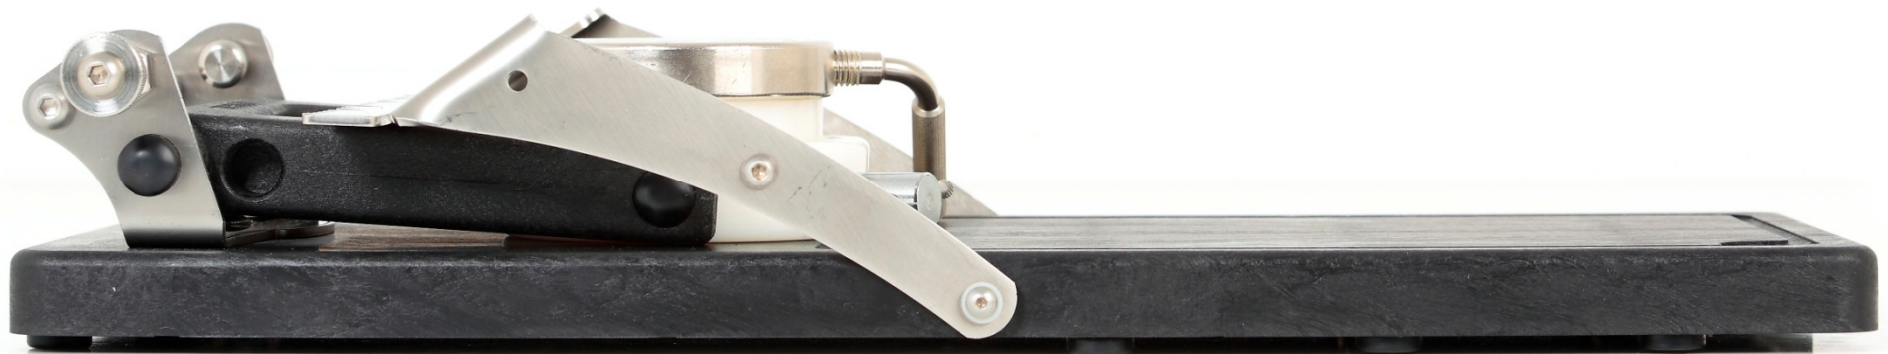

REVOLVING HAM HOLDER

HOME LINE

JP LUXE Model