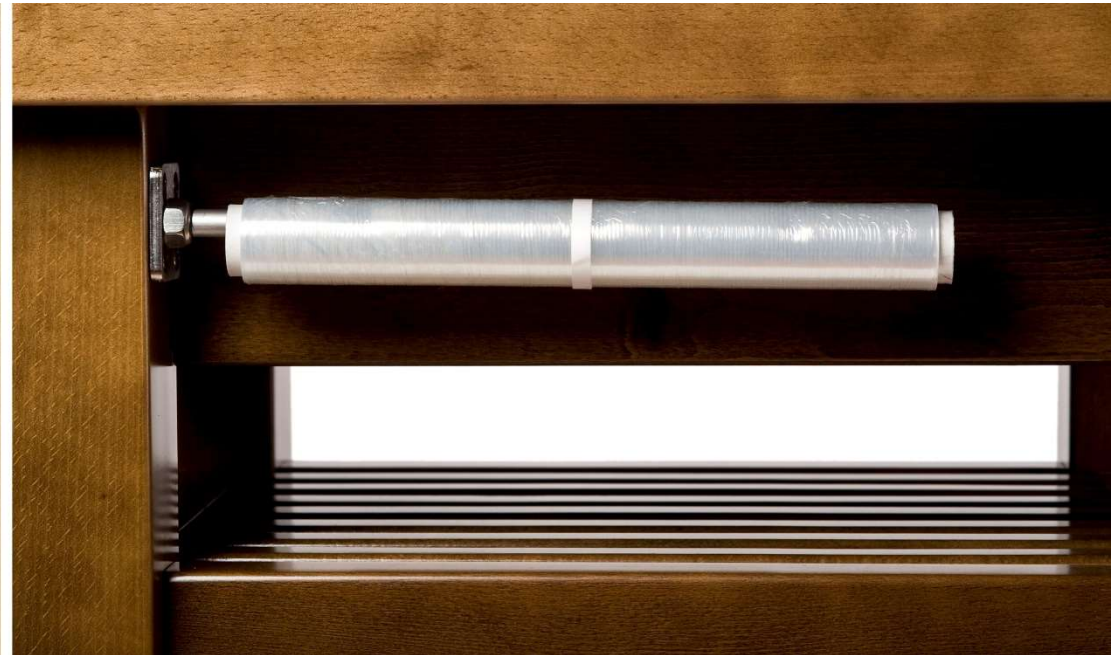

REVOLVING HAM HOLDER

PROFESSIONAL LINE

ÉLITE Model (HAM HOLDER TABLE)

**MESA JAMONERA
OFICIAL DEL:**

Stainless steel and beechwood get together by handcrafted processes to create a solid table with an attractive design. Its adjustable system allows tilting the ham in different positions. The ham stands on a stainless steel base.

PROFESSIONAL LINE

ÉLITE Model (HAM HOLDER TABLE)

REVOLVING HAM HOLDER

PROFESSIONAL LINE

ÉLITE Model (HAM HOLDER TABLE)

REVOLVING HAM HOLDER

PROFESSIONAL LINE

ÉLITE Model (HAM HOLDER TABLE)

REVOLVING HAM HOLDER

PROFESSIONAL LINE

ÉLITE Model (HAM HOLDER TABLE)

REVOLVING HAM HOLDER

PROFESSIONAL LINE

ÉLITE Model (HAM HOLDER TABLE)